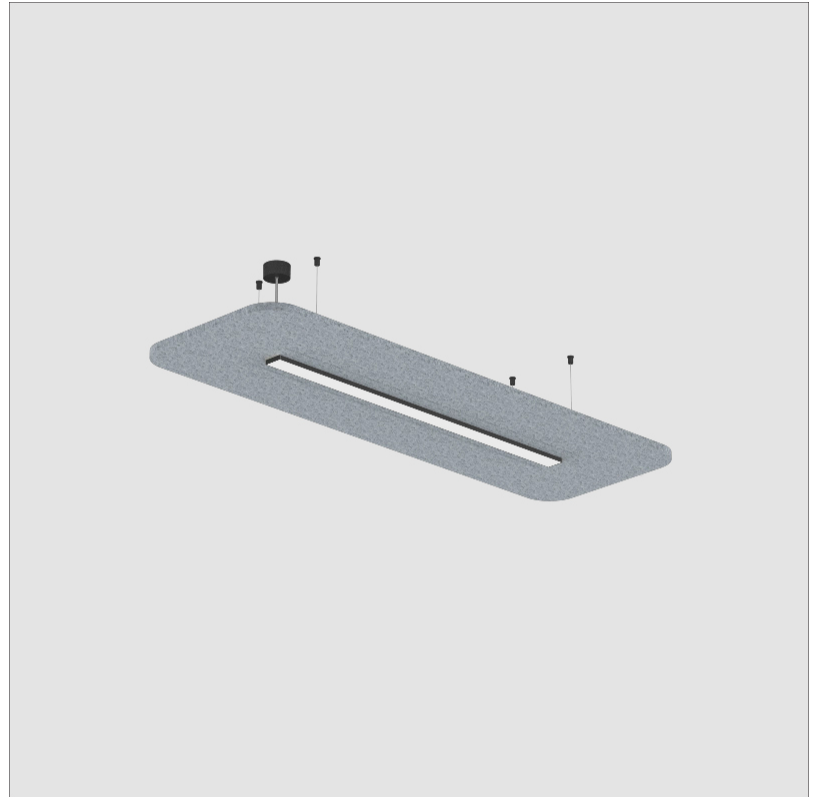

Diffuser: [PMMA - Opal / Clear / Microprism / Clear Microprism / Wallwash Double Asymmetric / Glare Control / Black Raster / Black Raster / Wallwash Left / Wallwash Right](#)

Fixture Finish: [SSR / BKV / CWI / CRY / HAB / UFT / ITA / RUA / FTG / MYG / LOD / PUS / FRO / FUP / KIA / POP / BLS / SPG / MEY / GOH / CHC / COM / ABZ / JAG / OBR / MOS / ROR](#)

Holder Finish: [SSR / BKV / CWI / CRY / HAB / LAG / UFT / ITA / RUA / RUR / MIC / FTG / MYG / TWT / LOD / PUS / FRO / FUP / KIA / POP / BLS / SPG / MEY / GOH / GUM / CHC / COM / ABZ / JAG](#)

Accent Finish: [OPL / MPM / CMP / BKR / WHR / GCL / WWR / WWL / WDA](#)

Acoustic Finish: [SFW / CYW / SEE / SYN / MTS / PMB / TTN / CYB / STO / DPE / BES / SHB / ARE / ANE / VRD / CRF](#)

Fixture Material: [Acoustic / Aluminum / PMMA](#)

Primary Material: [Acoustic](#)

Cable Details: [2000mm/78 3/4" or 6000mm/236 1/4" Cable, - Transparent](#)

ELECTRICAL

Lamp Type: LED
Input Wattage (W): 25.8
Total Output Wattage (W): 23.6
Dimming: [Non-dimming / DALI Dimming / MATTER Dimming](#)
Driver Included: No
Driver Location: Remote
Driver Class: Class 2
Input Voltage (V): 120 - 277
Upon Request: [0 - 10V Dimming / Phase Dimming](#)

LED

Color Temperature (°K): [2700 / 3000 / 3500 / 4000](#)
Max. Delivered Lumen (lm): Max 3694
Nominal Lumen (lm): Max 4280
CRI: >90 CRI
Lamp Life (hrs): 50000

OPTICAL

RATINGS AND CERTIFICATIONS

Certified By: Certified for North American Standards
IP rating: IP20