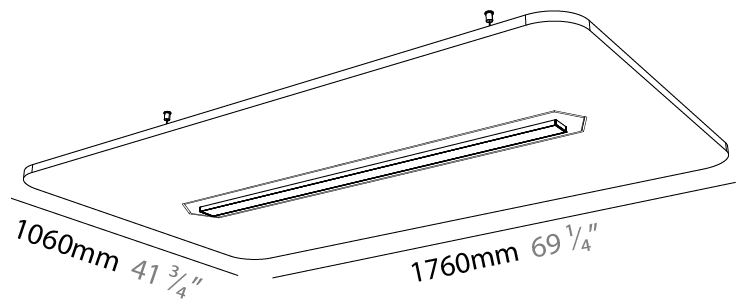

Diffuser: [PMMA - Opal / Clear / Microprism / Clear Microprism / Wallwash Double Asymmetric / Glare Control / Black Raster / Black Raster / Wallwash Left / Wallwash Right](#)

Fixture Finish: [SSR / BKV / CWI / CRY / HAB / UFT / ITA / RUA / FTG / MYG / LOD / PUS / FRO / FUP / KIA / POP / BLS / SPG / MEY / GOH / CHC / COM / ABZ / JAG / OBR / MOS / ROR](#)

Holder Finish: [SSR / BKV / CWI / CRY / HAB / LAG / UFT / ITA / RUA / RUR / MIC / FTG / MYG / TWT / LOD / PUS / FRO / FUP / KIA / POP / BLS / SPG / MEY / GOH / GUM / CHC / COM / ABZ / JAG](#)

Accent Finish: [OPL / MPM / CMP / BKR / WHR / GCL / WWR / WWL / WDA](#)

Acoustic Finish: [SFW / CYW / SEE / SYN / MTS / PMB / TTN / CYB / STO / DPE / BES / SHB / ARE / ANE / VRD / CRF](#)

Fixture Material: [Acoustic / Aluminum / PMMA](#)

Primary Material: [Acoustic](#)

Cable Details: [2000mm/78 3/4" or 6000mm/236 1/4" Cable, - Transparent](#)

ELECTRICAL

Lamp Type: LED
Input Wattage (W): 25.8
Total Output Wattage (W): 23.6
Dimming: [Non-dimming / DALI Dimming / MATTER Dimming](#)
Driver Included: No
Driver Location: Remote
Driver Class: Class 2
Input Voltage (V): 120 - 277
Upon Request: [0 - 10V Dimming / Phase Dimming](#)

LED

Color Temperature (°K): [2700 / 3000 / 3500 / 4000](#)
Max. Delivered Lumen (lm): Max 3694
Nominal Lumen (lm): Max 4280
CRI: >90 CRI
Lamp Life (hrs): 50000

OPTICAL

RATINGS AND CERTIFICATIONS

Certified By: Certified for North American Standards
IP rating: IP20