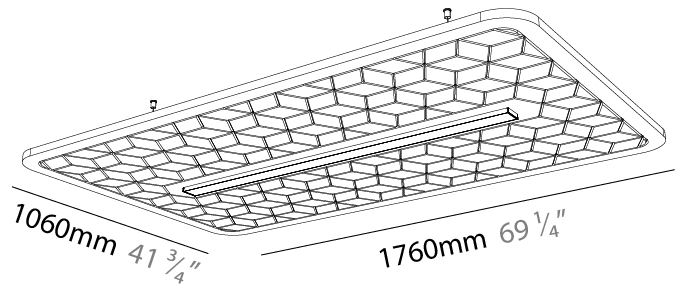

Holder Finish: [SSR / BKV / CWI / CRY / HAB / LAG / UFT / ITA / RUA / RUR / MIC / FTG / MYG / TWT / LOD / PUS / FRO / FUP / KIA / POP / BLS / SPG / MEY / GOH / GUM / CHC / COM / ABZ / JAG](#)

Accent Finish: [OPL / MPM / CMP / BKR / WHR / GCL / WWR / WWL / WDA](#)

Acoustic Finish: [SFW / CYW / SEE / SYN / MTS / PMB / TTN / CYB / STO / DPE / BES / SHB / ARE / ANE / VRD / CRF](#)

Fixture Material: [Acoustic / Aluminum / PMMA](#)

Primary Material: [Acoustic](#)

Cable Details: [2000mm/78 3/4" or 6000mm/236 1/4" Cable, - Transparent](#)

ELECTRICAL

Lamp Type: LED
Input Wattage (W): 25.8
Total Output Wattage (W): 23.6
Dimming: [Non-dimming / DALI Dimming / MATTER Dimming](#)
Driver Included: No
Driver Location: Remote
Driver Class: Class 2
Input Voltage (V): 120 - 277
Upon Request: [0 - 10V Dimming / Phase Dimming](#)

LED

Color Temperature (°K): [2700 / 3000 / 3500 / 4000](#)
Max. Delivered Lumen (lm): Max 3694
Nominal Lumen (lm): Max 4280
CRI: >90 CRI
Lamp Life (hrs): 50000

OPTICAL

RATINGS AND CERTIFICATIONS

Certified By: Certified for North American Standards

IP Rating: [IP20](#) © 2026, T 1800-388-3382, F 416-247-9319, www.zaneen.com

Available for International specifications by adding 'INT' at the end of the existing Model #. For assistance on 'custom' specifications, contact zteam@zaneen.com. In a constant effort to supply the best product, we reserve the right to change specifications or materials without notice. The most recent specification sheets are found at zaneen.com