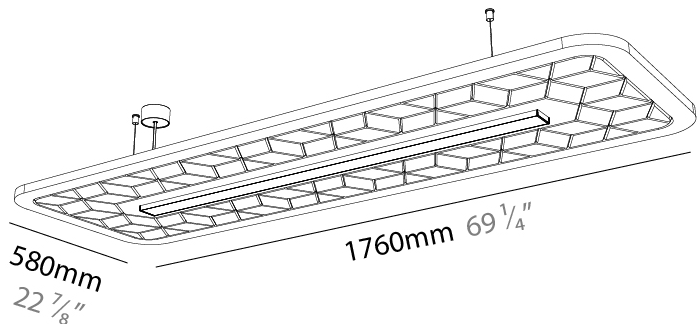

Diffuser: [PMMA - Opal / Clear / Microprism / Clear Microprism / Wallwash Double Asymmetric / Glare Control / Black Raster / Black Raster / Wallwash Left / Wallwash Right](#)

Fixture Finish: [SSR / BKV / CWI / CRY / HAB / UFT / ITA / RUA / FTG / MYG / LOD / PUS / FRO / FUP / KIA / POP / BLS / SPG / MEY / GOH / CHC / COM / ABZ / JAG / OBR / MOS / ROR](#)

Holder Finish: [SSR / BKV / CWI / CRY / HAB / LAG / UFT / ITA / RUA / RUR / MIC / FTG / MYG / TWT / LOD / PUS / FRO / FUP / KIA / POP / BLS / SPG / MEY / GOH / GUM / CHC / COM / ABZ / JAG](#)

Accent Finish: [OPL / MPM / CMP / BKR / WHR / GCL / WWR / WWL / WDA](#)

Acoustic Finish: [SFW / CYW / SEE / SYN / MTS / PMB / TTN / CYB / STO / DPE / BES / SHB / ARE / ANE / VRD / CRF](#)

Fixture Material: [Acoustic / Aluminum / PMMA](#)

Primary Material: [Acoustic](#)

Cable Details: [2000mm/78 3/4" or 6000mm/236 1/4" Cable, - Transparent](#)

ELECTRICAL

Lamp Type: LED
Input Wattage (W): 25.8
Total Output Wattage (W): 23.6
Dimming: [Non-dimming / DALI Dimming / MATTER Dimming](#)
Driver Included: No
Driver Location: Remote
Driver Class: Class 2
Input Voltage (V): 120 - 277
Upon Request: [0 - 10V Dimming / Phase Dimming](#)

LED

Color Temperature (°K): [2700 / 3000 / 3500 / 4000](#)
Max. Delivered Lumen (lm): Max 3694
Nominal Lumen (lm): Max 4280
CRI: >90 CRI
Lamp Life (hrs): 50000

OPTICAL

RATINGS AND CERTIFICATIONS

Certified By: Certified for North American Standards
IP rating: IP20