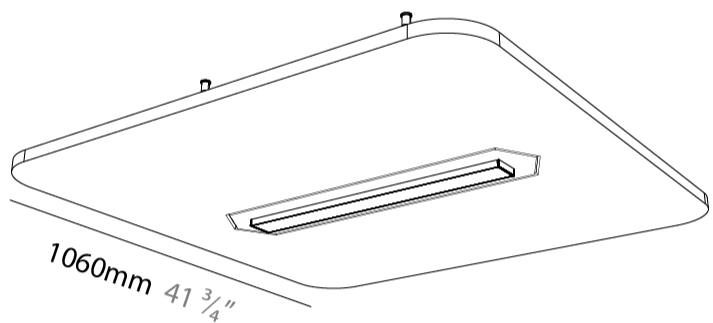

Diffuser: [PMMA - Opal / Clear / Microprism / Clear Microprism / Wallwash Double Asymmetric / Glare Control / Black Raster / Black Raster / Wallwash Left / Wallwash Right](#)

Fixture Finish: [SSR / BKV / CWI / CRY / HAB / UFT / ITA / RUA / FTG / MYG / LOD / PUS / FRO / FUP / KIA / POP / BLS / SPG / MEY / GOH / CHC / COM / ABZ / JAG / OBR / MOS / ROR](#)

Holder Finish: [SSR / BKV / CWI / CRY / HAB / LAG / UFT / ITA / RUA / RUR / MIC / FTG / MYG / TWT / LOD / PUS / FRO / FUP / KIA / POP / BLS / SPG / MEY / GOH / GUM / CHC / COM / ABZ / JAG](#)

Accent Finish: [OPL / MPM / CMP / BKR / WHR / GCL / WWR / WWL / WDA](#)

Acoustic Finish: [SFW / CYW / SEE / SYN / MTS / PMB / TTN / CYB / STO / DPE / BES / SHB / ARE / ANE / VRD / CRF](#)

Fixture Material: [Acoustic / Aluminum / PMMA](#)

Primary Material: [Acoustic](#)

Cable Details: [2000mm/78 3/4" or 6000mm/236 1/4" Cable, - Transparent](#)

ELECTRICAL

Lamp Type: LED
Input Wattage (W): 21.5
Total Output Wattage (W): 20
Dimming: [Non-dimming / DALI Dimming / MATTER Dimming](#)
Driver Included: No
Driver Location: Remote
Driver Class: Class 2
Input Voltage (V): 120 - 277
Upon Request: [0 - 10V Dimming / Phase Dimming](#)

LED

Color Temperature (°K): [2700 / 3000 / 3500 / 4000](#)
Max. Delivered Lumen (lm): Max 2993
Nominal Lumen (lm): Max 3560
CRI: >90 CRI
Lamp Life (hrs): 50000

OPTICAL

RATINGS AND CERTIFICATIONS

Certified By: Certified for North American Standards
IP rating: IP20