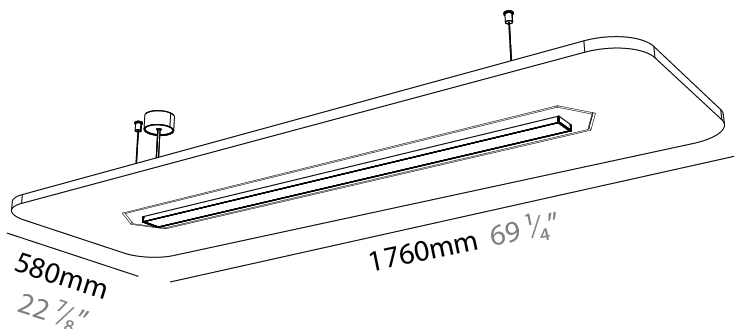

Diffuser: [PMMA - Opal / Clear / Microprism / Clear Microprism / Wallwash Double Asymmetric / Glare Control / Black Raster / Black Raster / Wallwash Left / Wallwash Right](#)

Fixture Finish: [SSR / BKV / CWI / CRY / HAB / UFT / ITA / RUA / FTG / MYG / LOD / PUS / FRO / FUP / KIA / POP / BLS / SPG / MEY / GOH / CHC / COM / ABZ / JAG / OBR / MOS / ROR](#)

Holder Finish: [SSR / BKV / CWI / CRY / HAB / LAG / UFT / ITA / RUA / RUR / MIC / FTG / MYG / TWT / LOD / PUS / FRO / FUP / KIA / POP / BLS / SPG / MEY / GOH / GUM / CHC / COM / ABZ / JAG](#)

Accent Finish: [OPL / MPM / CMP / BKR / WHR / GCL / WWR / WWL / WDA](#)

Acoustic Finish: [SFW / CYW / SEE / SYN / MTS / PMB / TTN / CYB / STO / DPE / BES / SHB / ARE / ANE / VRD / CRF](#)

Fixture Material: [Acoustic / Aluminum / PMMA](#)

Primary Material: [Acoustic](#)

Cable Details: [2000mm/78 3/4" or 6000mm/236 1/4" Cable, - Transparent](#)

ELECTRICAL

Lamp Type: LED
Input Wattage (W): 25.8
Total Output Wattage (W): 23.6
Dimming: [Non-dimming / DALI Dimming / MATTER Dimming](#)
Driver Included: No
Driver Location: Remote
Driver Class: Class 2
Input Voltage (V): 120 - 277
Upon Request: [0 - 10V Dimming / Phase Dimming](#)

LED

Color Temperature (°K): [2700 / 3000 / 3500 / 4000](#)
Max. Delivered Lumen (lm): Max 3694
Nominal Lumen (lm): Max 4280
CRI: >90 CRI
Lamp Life (hrs): 50000

OPTICAL

RATINGS AND CERTIFICATIONS

Certified By: Certified for North American Standards
IP rating: IP20