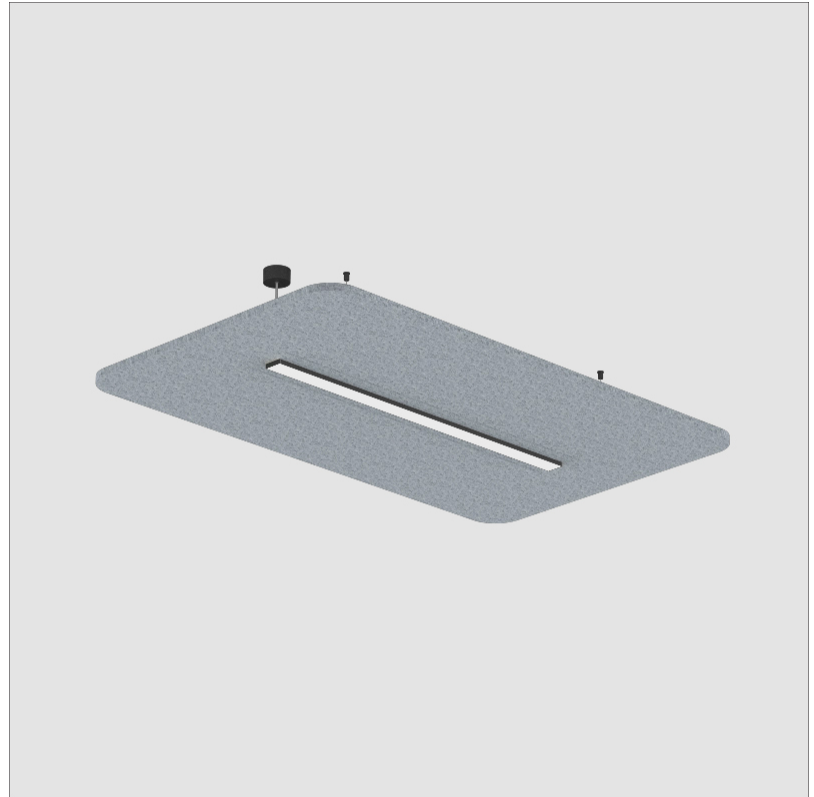

Diffuser: [PMMA - Opal / Clear / Microprism / Clear Microprism / Wallwash Double Asymmetric / Glare Control / Black Raster / Black Raster / Wallwash Left / Wallwash Right](#)

Fixture Finish: [SSR / BKV / CWI / CRY / HAB / UFT / ITA / RUA / FTG / MYG / LOD / PUS / FRO / FUP / KIA / POP / BLS / SPG / MEY / GOH / CHC / COM / ABZ / JAG / OBR / MOS / ROR](#)

Holder Finish: [SSR / BKV / CWI / CRY / HAB / LAG / UFT / ITA / RUA / RUR / MIC / FTG / MYG / TWT / LOD / PUS / FRO / FUP / KIA / POP / BLS / SPG / MEY / GOH / GUM / CHC / COM / ABZ / JAG](#)

Accent Finish: [OPL / MPM / CMP / BKR / WHR / GCL / WWR / WWL / WDA](#)

Acoustic Finish: [SFW / CYW / SEE / SYN / MTS / PMB / TTN / CYB / STO / DPE / BES / SHB / ARE / ANE / VRD / CRF](#)

Fixture Material: [Acoustic / Aluminum / PMMA](#)

Primary Material: [Acoustic](#)

Cable Details: [2000mm/78 3/4" or 6000mm/236 1/4" Cable, - Transparent](#)

ELECTRICAL

Lamp Type: LED
Input Wattage (W): 25.8
Total Output Wattage (W): 23.6
Dimming: [Non-dimming / DALI Dimming / MATTER Dimming](#)
Driver Included: No
Driver Location: Remote
Driver Class: Class 2
Input Voltage (V): 120 - 277
Upon Request: [0 - 10V Dimming / Phase Dimming](#)

LED

Color Temperature (°K): [2700 / 3000 / 3500 / 4000](#)
Max. Delivered Lumen (lm): Max 3694
Nominal Lumen (lm): Max 4280
CRI: >90 CRI
Lamp Life (hrs): 50000

OPTICAL

RATINGS AND CERTIFICATIONS

Certified By: Certified for North American Standards
IP rating: IP20